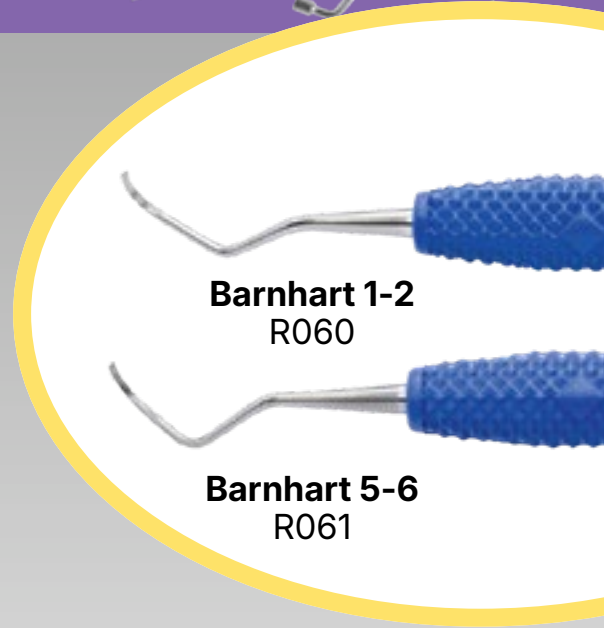

Barnhart 1-2
R060

Barnhart 5-6
R061

PARADISE

DENTAL TECHNOLOGIES

Crafted for Clinicians who Care

In Canada, free goods will autship with order. Subject to change or cancellation without notice. Please allow 3-5 weeks for free goods to be processed. All offers exclude PDT 3Saver Packs, Battrell Duo Packs and Kits. Free goods can not be returned or exchanged. Offer not available if receiving special market pricing.

1-866-740-8829
www.dfdentalsolutions.ca